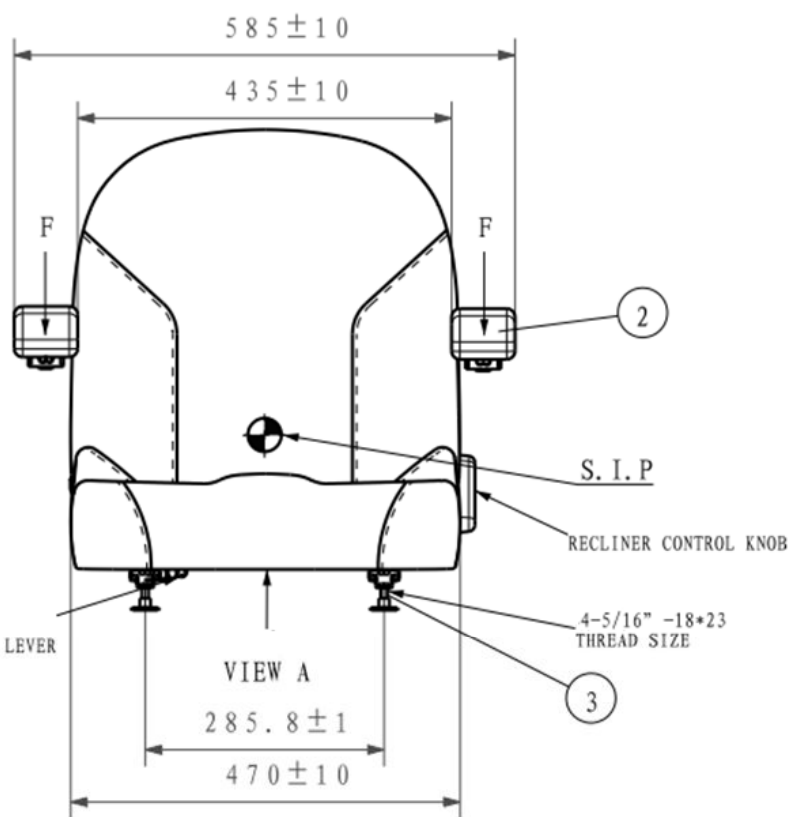

VIEW A-A

VIEW A

ARMREST ANGLE ADJUSTMENT

- NOTES
1. (TOTAL SLIDER TRAVEL 140MM, INCLUDING FORWARD +60MM, REARWARD -80MM, 15MM EACH STEP);
  2. (WITHOUT SEAT SWITCH).

2010000006
SU-201011****
<b>SEATS</b> UNLIMITED