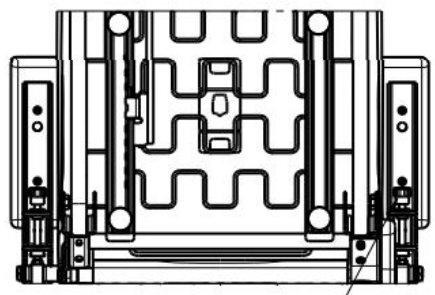

VIEW A-A

VIEW A

ARMREST ANGLE ADJUSTMENT

- NOTES
1. (TOTAL SLIDER TRAVEL 140MM, INCLUDING FORWARD +60MM, REARWARD -80MM, 15MM EACH STEP);
  2. (WITHOUT SEAT SWITCH).

2010000006
SU-201011****
<b>SEATS</b> UNLIMITED