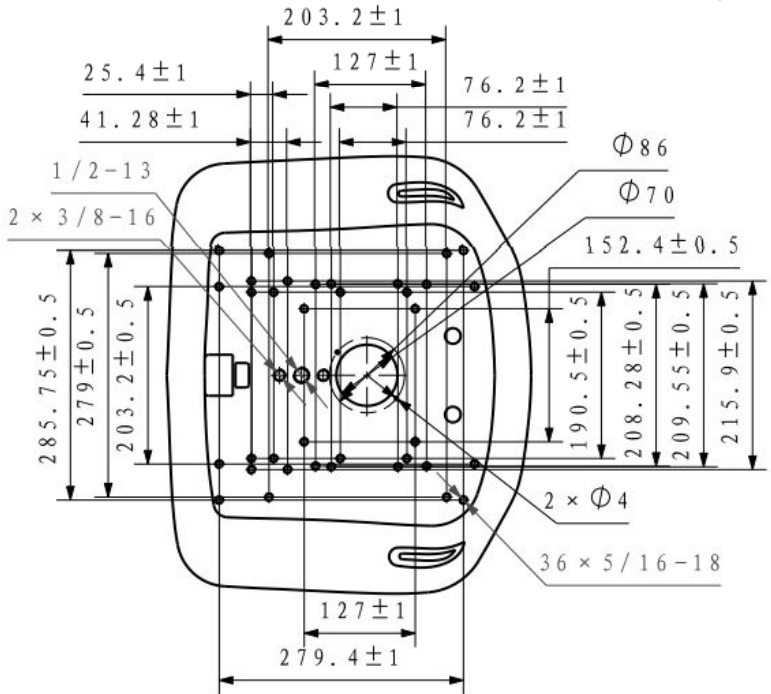

VIEW A

VIEW A
500±10

1090000001
SU-109000BK/YE
SEATS UNLIMITED