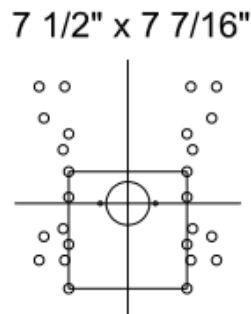

Front of Seat

Front of Seat

Front of Seat

Front of Seat

Front of Seat

Front of Seat

Front of Seat

Front of Seat

Front of Seat

Front of Seat

			Scale: None	SEATS UNLIMITED	
			Units: Inches		
			Tolerance:		
Rev	Date	By	Description	Sheet: 1 of	Dwg / Part No:
A				Filename:	230010BK
B				220 Seat.dwg	
C					