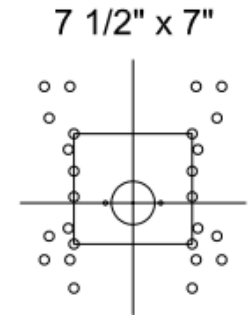

Front of Seat

Front of Seat

Front of Seat

Front of Seat

Front of Seat

Front of Seat

Front of Seat

Front of Seat

Front of Seat

Front of Seat

			Scale: None	SEATS UNLIMITED	
			Units: Inches		
			Tolerance:		
Rev	Date	By	Description	Sheet: 1 of	Dwg / Part No:
A				Filename:	230010BK
B				220 Seat.dwg	
C					