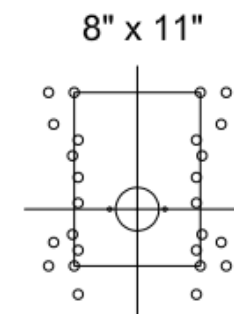

Front of Seat

Front of Seat

Front of Seat

Front of Seat

Front of Seat

Front of Seat

Front of Seat

Front of Seat

Front of Seat

Front of Seat

			Scale: None	SEATS UNLIMITED	
			Units: Inches		
			Tolerance:		
Rev	Date	By	Description	Sheet: 1 of	Dwg / Part No:
A				Filename:	230010BK
B				220 Seat.dwg	
C					