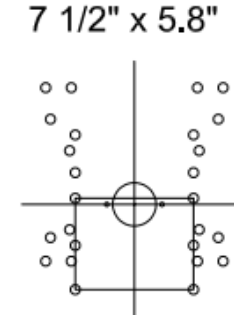

Front of Seat

Front of Seat

Front of Seat

Front of Seat

Front of Seat

Front of Seat

Front of Seat

Front of Seat

Front of Seat

Front of Seat

			Scale: None	SEATS UNLIMITED	
			Units: Inches		
			Tolerance:		
Rev	Date	By	Description	Sheet: 1 of	Dwg / Part No:
A				Filename:	230010BK
B				220 Seat.dwg	
C					