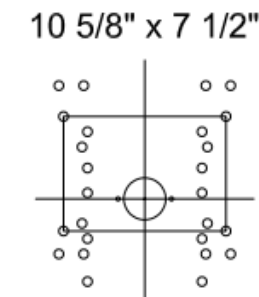

Front of Seat

Front of Seat

Front of Seat

Front of Seat

Front of Seat

Front of Seat

Front of Seat

Front of Seat

Front of Seat

Front of Seat

			Scale: None	SEATS UNLIMITED	
			Units: Inches		
			Tolerance:		
Rev	Date	By	Description	Sheet: 1 of	Dwg / Part No:
A				Filename:	230010BK
B				220 Seat.dwg	
C					